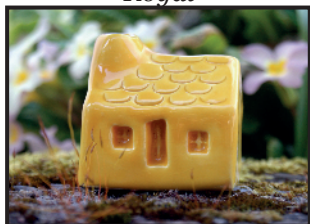

Purple

Red

Royal

Seamist

Toffee

Yellow

Black

Pale Blue

£3.95 each
£5.15 in Gift
box

Candle not
supplied

The full range shown on Gift Boxes

Bothy Gift Boxes - Additional cost £1.20

Original Wee

Tin Roof

Slate Roof (Smooth)

Slate Roof (Rustic)