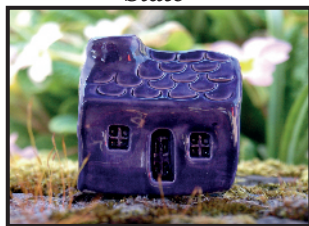

Wee Candle Bothies

Dinky Candle Bothies glazed in all 13 colours.

New Slate roof style. Approx. Size 4 x 4 x 4 cms.

Turquoise

Orange

Slate

Moss Green

Pink