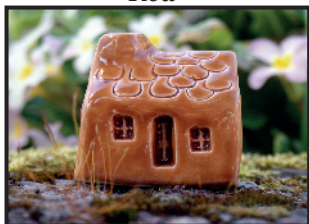

Wee Candle Bothies

Dinky Candle Bothies glazed in all 13 colours.

New Slate roof style. Approx. Size 4 x 4 x 4 cms.

Toffee

£3.95 each
£5.15 in Gift
box

Candle not
supplied